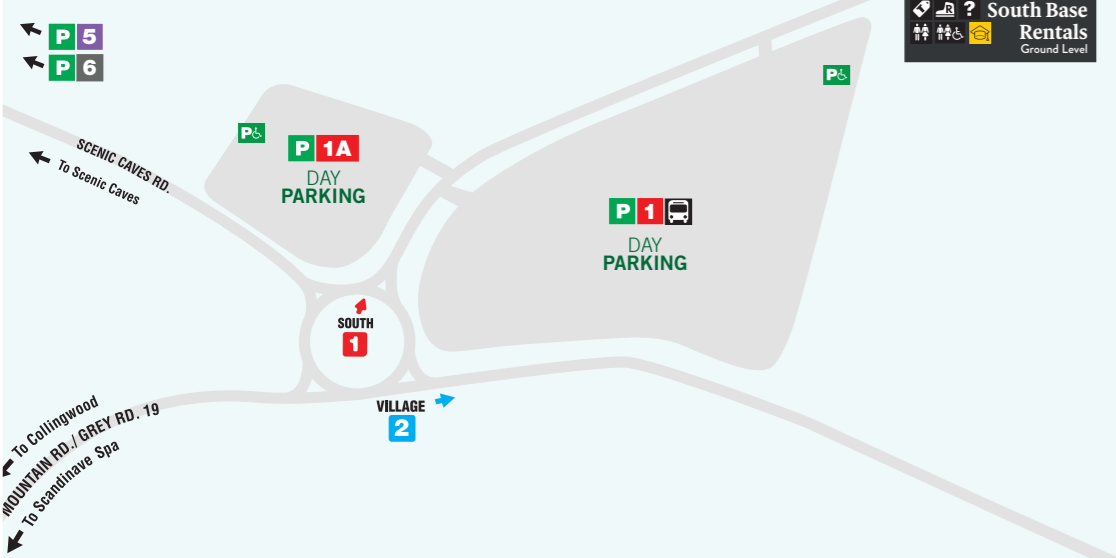

Parking Map

North

Orchard

South

Inn

Village

Legend

Public Washroom	Washrooms*
Retail Shop	Accessible Washrooms*
Parking	Guest Services*
Accessible Parking	Lift Ticket Pickup*
Bus Parking	Restaurant*
E-Vehicle Chargers	Grab & Go Food*
	Ski/Snowboard Rentals*
	Snow School*

*Pre-purchase / reservation required